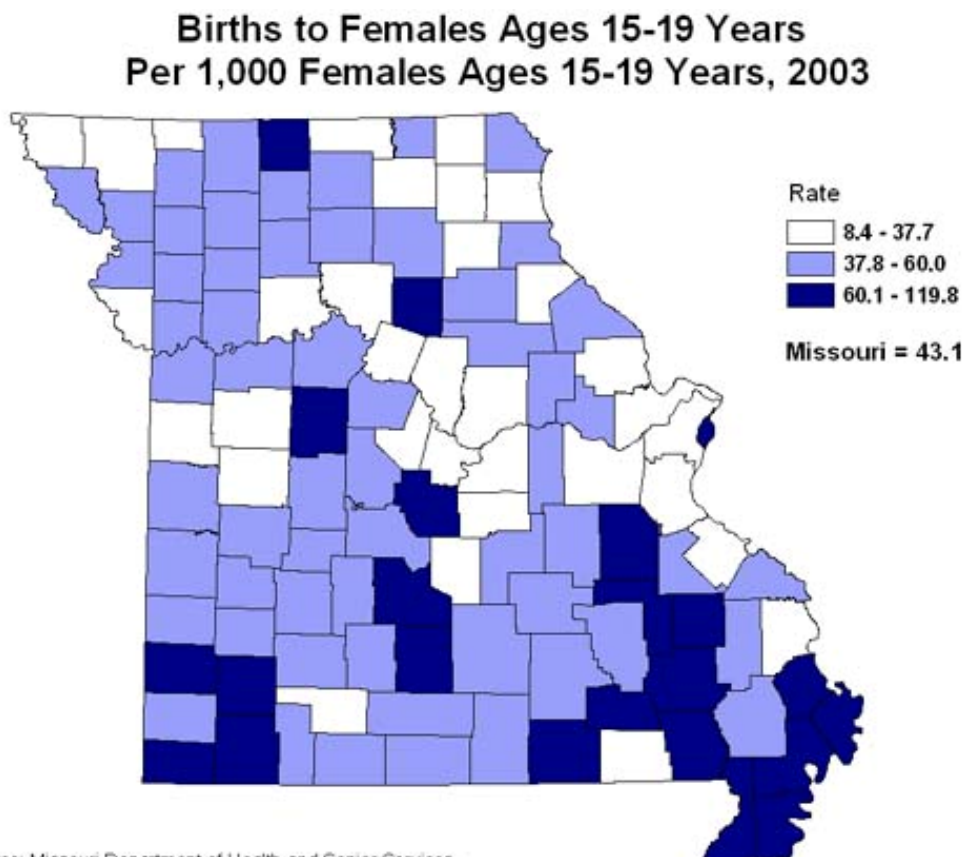

# County Data on Teen Births in Missouri

Missouri's teen birth rate was 43.1 per 1,000 for girls ages 15 to 19 in 2003, compared to the national average of 41.6 per 1,000. This map highlights those counties in Missouri with high rates of teen pregnancies.

Source: Missouri Department of Health and Senior Services.  
Prepared by: University of Missouri Extension, Office of Social and Economic Data Analysis - (OSED)

Map Generated on 12.15.04

Missouri Family Health Council  
P.O. Box 104475, 1909 Southridge Dr.  
Jefferson City, MO 65110-4475  
[www.mfhc.org](http://www.mfhc.org)